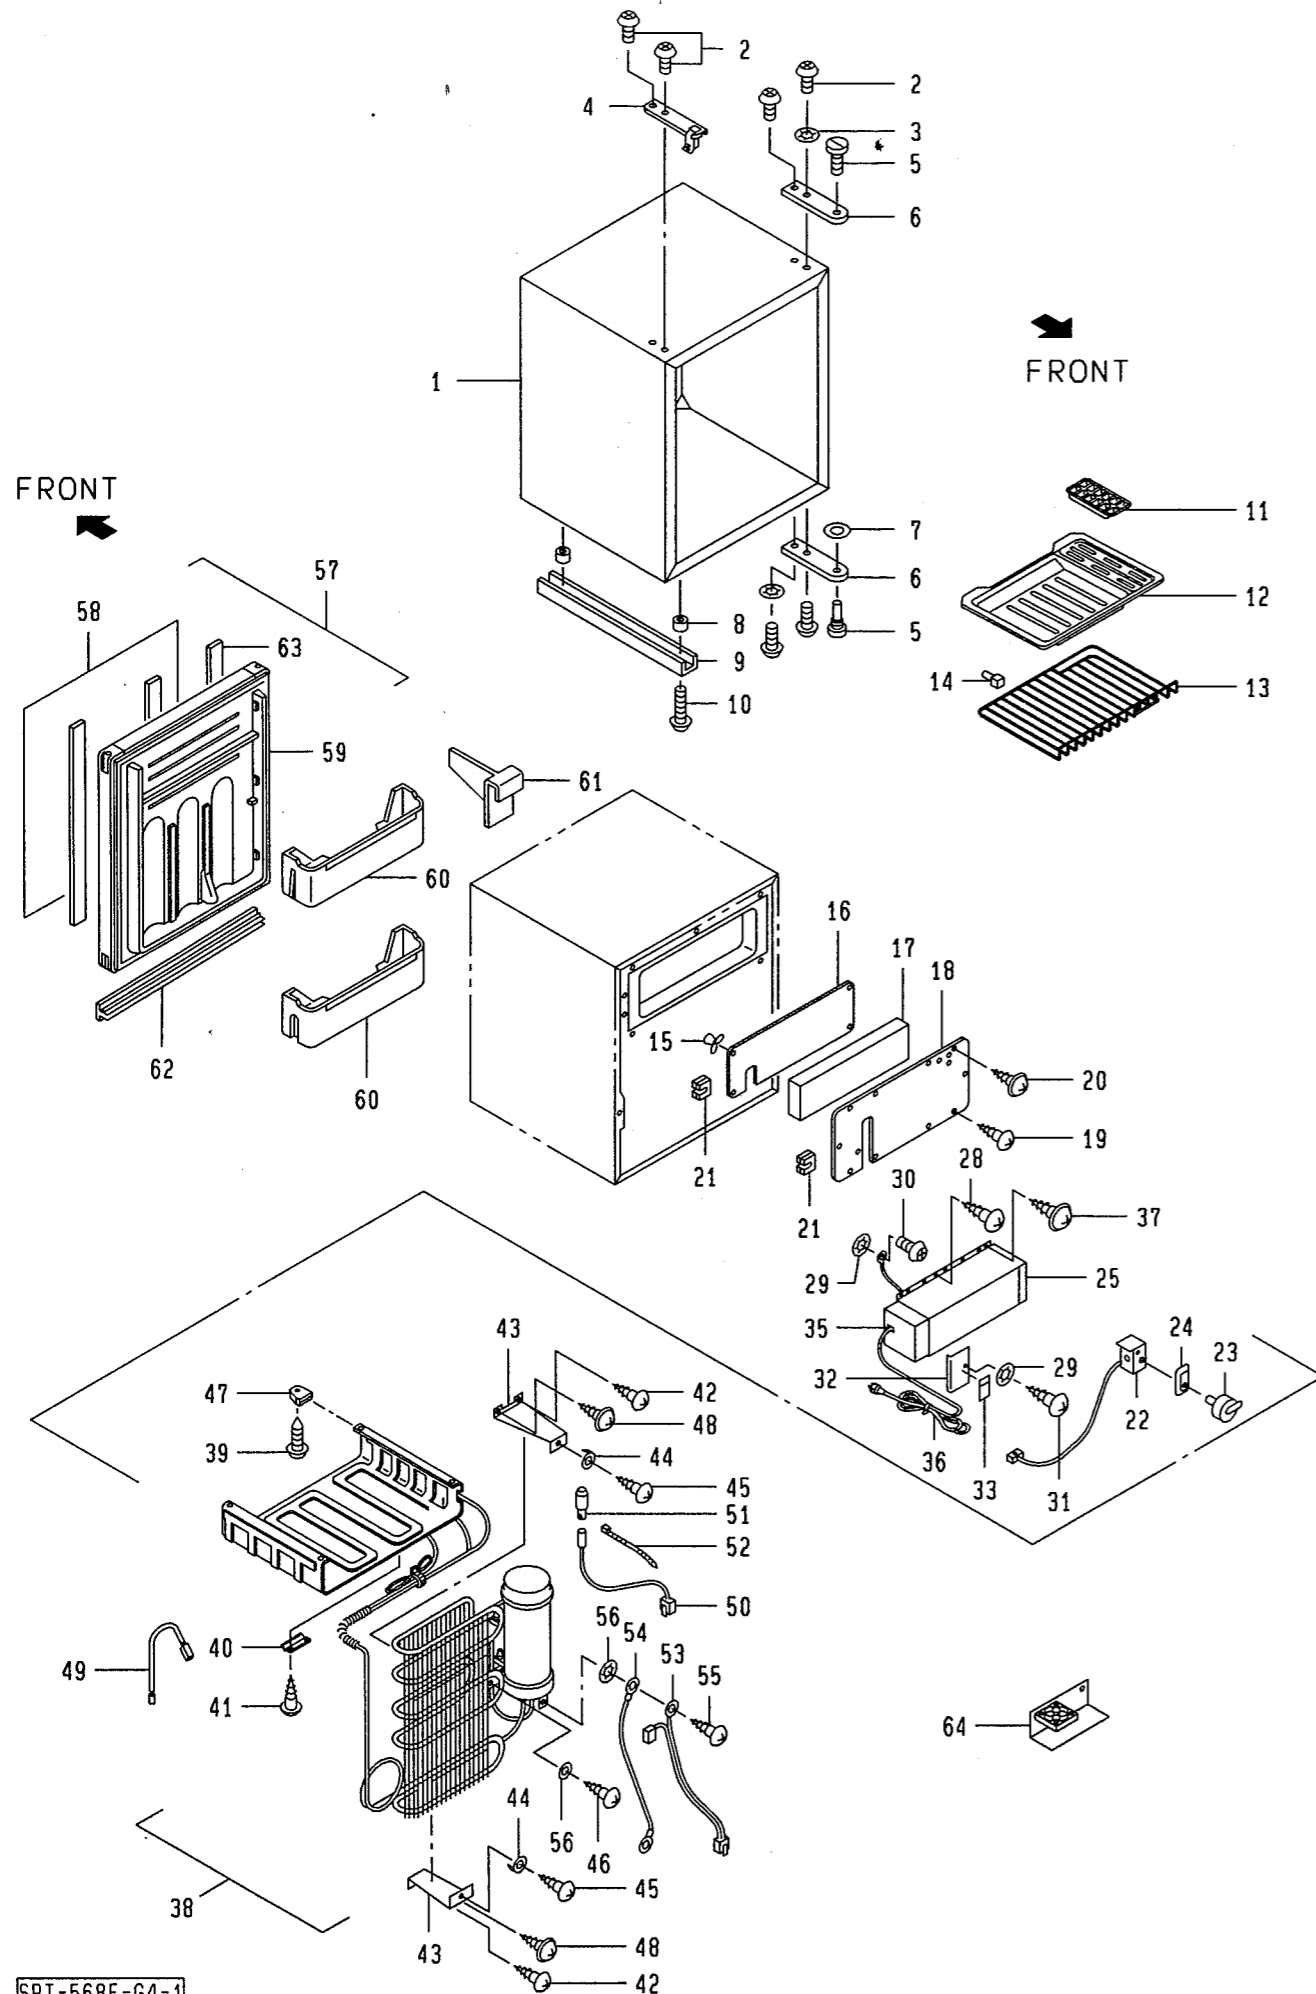

ENGEL

E SERIES MODELS

ST68E-G3

SRT-568E-G4

PARTS LIST

SERVICE CODE : QP - 01

SAWAFUJI ELECTRIC CO., LTD.

SRT-568E-G4-1

Illustration Number	Parts Number	Description	Quantity Per one set
①-1	1600 293 00	Cabinet Assembly (Black)	1
①-2	1600 293 10	Cabinet Assembly (White)	1
②	8050 050 104	Screw	6
③	8340 050 001	Toothed Lock Washer	2
④	1609 243 00	Holder Assy	1
⑤	5055 023 30	Hinge Pin	2
⑥	3041 110 00	Plate (Hinge)	2
⑦	5030 019 00	Washer	1
⑧	4120 008 00	Cushion	4
⑨	3223 019 00	Support	2
⑩	8010 060 401	Screw	4
⑪	1602 030 00	Ice Cube Tray	1
⑫	4330 014 01	Drainage Pan	1
⑬	5230 032 10	Shelf	1
⑭	6451 094 00	Holder	1
⑮	6451 005 10	Fastener	6
⑯	4303 071 00	"I" Plate	1
⑰	4390 104 00	Heat Insulator	1
⑱	1612 124 00	Plate Blind	1
⑲	8083 044 121	Tapping Screw	10
⑳	8073 044 124	Tapping Screw with Toothed Lock Washer	4
㉑	4160 042 00	Bushing	2
22	1601 140 00 × 9	Temperature Control Assembly	1
㉓	1602 067 00	Dial Assembly	1
24	5450 746 00	Mark	1
25-1	1601 139 40 × 9	Power Supply (G4)	1
25-2	1601 139 30 × 9	Power Supply (G3)	1
㉔	8083 044 121	Tapping Screw	5
㉕	8340 040 00	Toothed Lock Washer	3
㉖	8000 040 121	Screw	1
㉗	8084 043 081	Tapping Screw	1
㉘	3221 191 00	Cover	1
33	5460 048 30	Caution Plate	1
㉙	6016 001 10	Grommet	1
36-1	1912 116 51	Cord Assembly (G4)	1
36-2	1912 266 00	Cord Assembly (G3)	1
㉚	8073 044 121	Tapping Screw with Toothed Lock Washer	2
㉛-1	1610 082 10	Cooling Unit (HFC-134a) (G4)	1
㉛-2	1610 082 00	Cooling Unit (HFC-134a) (G3)	1
㉜	8080 044 162	Tapping Screw	2
㉝	4223 050 00	Thermistor Holder	1
㉞	8080 043 082	Tapping Screw	1
㉟	8083 044 121	Tapping Screw	2