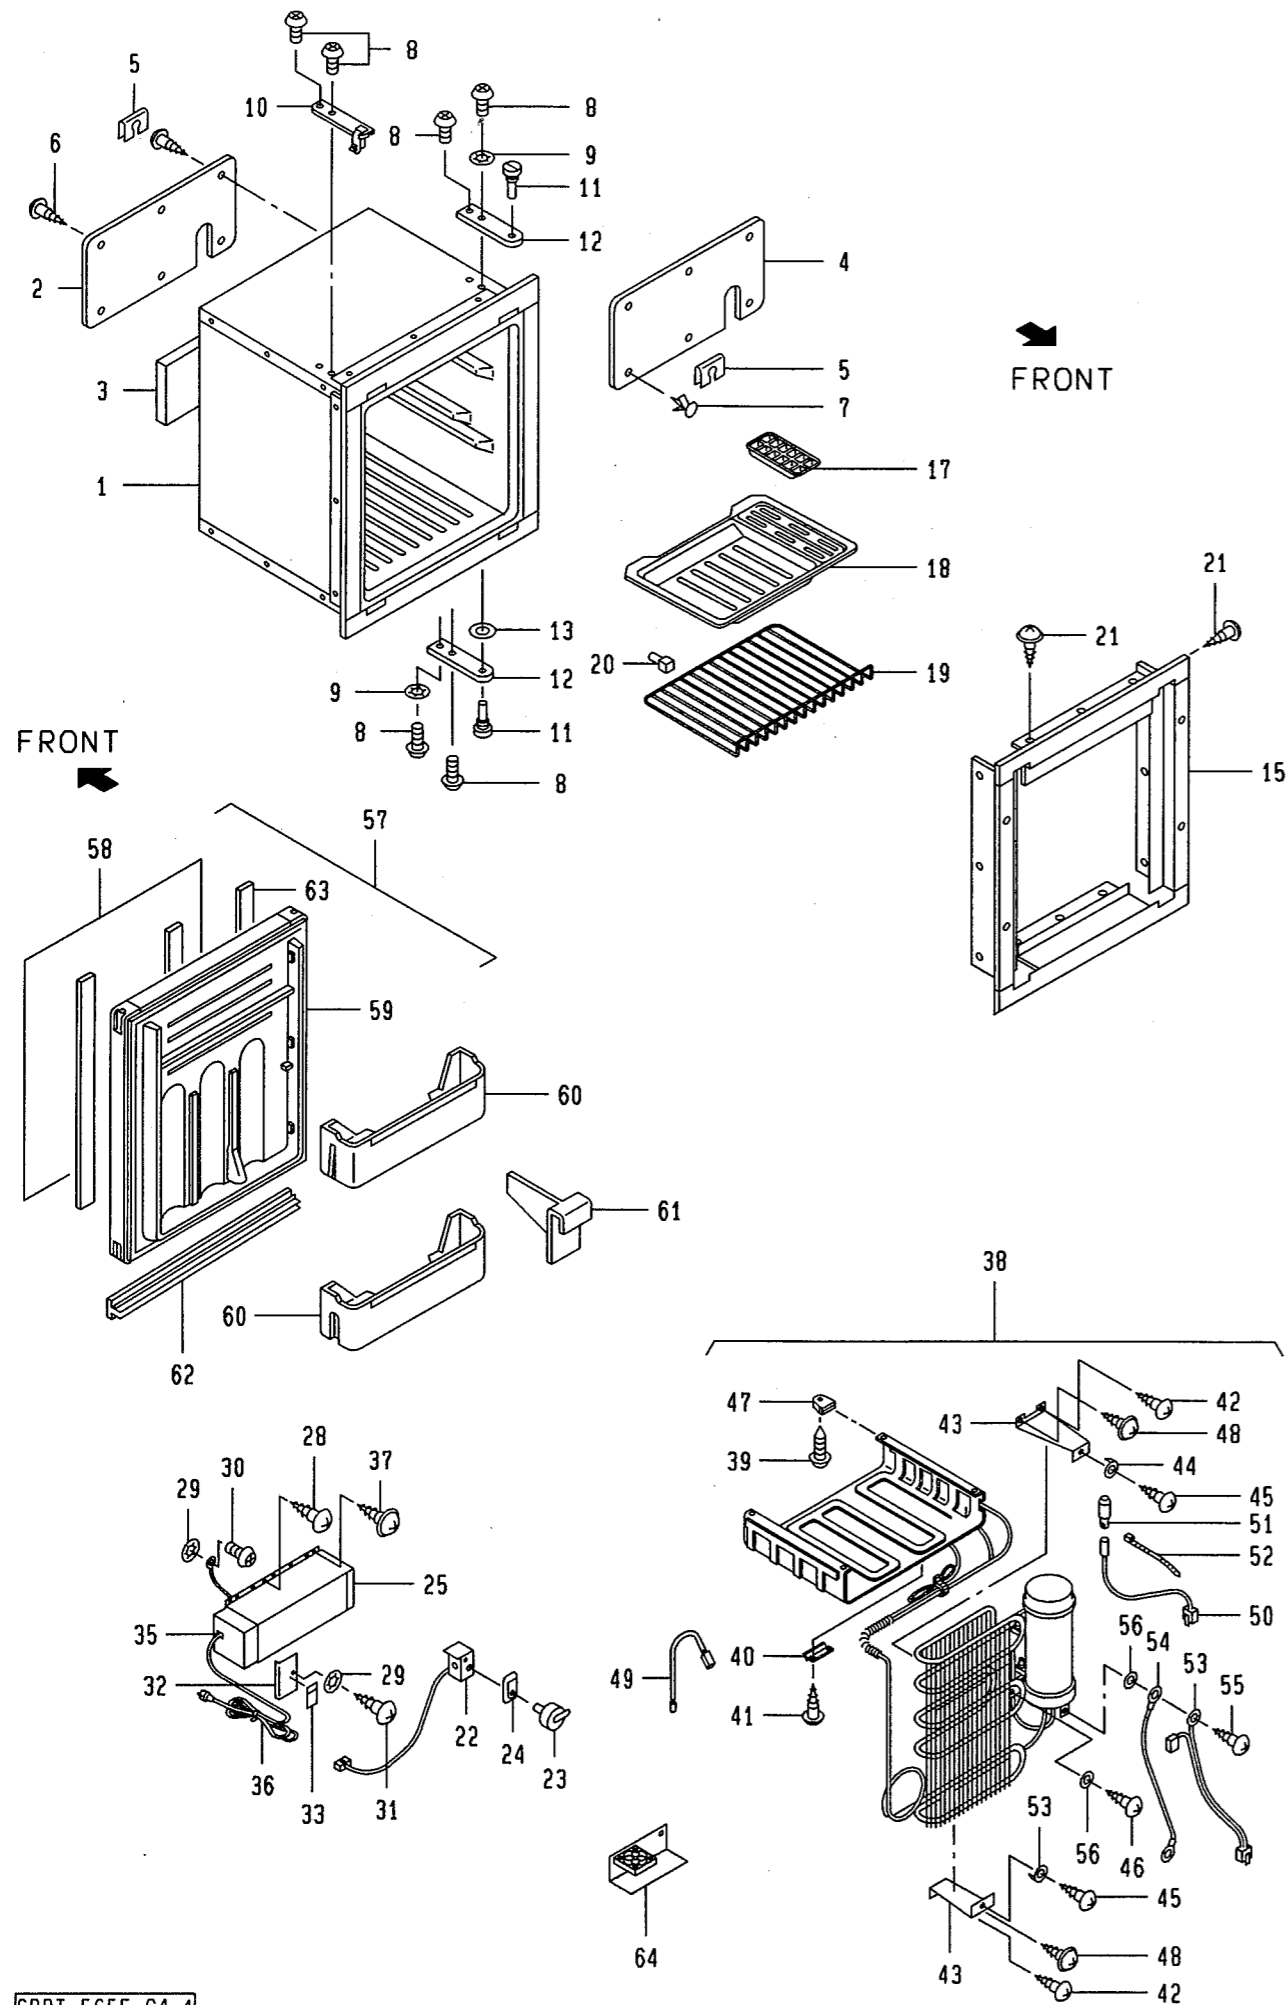

Illustration Number	Parts Number	Description	Quantity Per one set
①-1	1600 290 00	Cabinet Assembly (Frame Black)	1
①-2	1600 290 10	Cabinet Assembly (Frame White)	1
②	1612 124 00	Plate Blind	1
③	4390 104 00	Heat Insulator	1
④	4303 071 00	"I" Plate	1
⑤	4160 042 00	Bushing	2
⑥	8083 044 121	Tapping Screw	18
⑦	6451 005 10	Fastener	6
⑧	8050 050 104	Screw	6
⑨	8340 050 001	Toothed Lock Washer	2
⑩	1609 243 00	Holder Assy	1
⑪	5055 023 30	Hinge Pin	2
⑫	3041 110 00	Hinge	2
⑬	5030 019 00	Washer	1
⑭	1609 258 00	Frame Assy	1
⑰	1602 030 00	Ice Cube Tray	1
⑱	4330 014 01	Drainage Pan	1
⑲	5230 032 10	Shelf	1
⑳	6451 017 00	Holder	1
㉑	8083 044 121	Tapping Screw with Toothed Lock Washer	12
22	1601 140 00×9	Temperature Control Assembly	1
23	1602 067 00	Dial Assembly	1
24	5450 746 00	Mark	1
25-1	1601 139 40×9	Power Supply (G4)	1
25-2	1601 139 30×9	Power Supply (G3)	1
26	8083 044 121	Tapping Screw	5
27	8340 040 00	Toothed Lock Washer	3
28	8000 040 121	Screw	1
29	8084 043 081	Tapping Screw	1
30	3221 191 00	Cover	1
33	5460 048 30	Caution Plate	1
35	6016 001 10	Grommet	1
36-1	1912 116 51	Cord Assembly (G4)	1
36-2	1912 266 00	Cord Assembly (G3)	1
37	8073 044 121	Tapping Screw with Toothed Lock Washer	3
38-1	1610 082 10	Cooling Unit (HFC-134a) (G4)	1
38-2	1610 082 00	Cooling Unit (HFC-134a) (G3)	1
39	8080 044 162	Tapping Screw	2
40	4223 050 00	Thermistor Holder	1
41	8080 043 082	Tapping Screw	1
42	8083 044 121	Tapping Screw	2
43	3211 059 00	Holder	2
44	3220 053 10	Holder	2